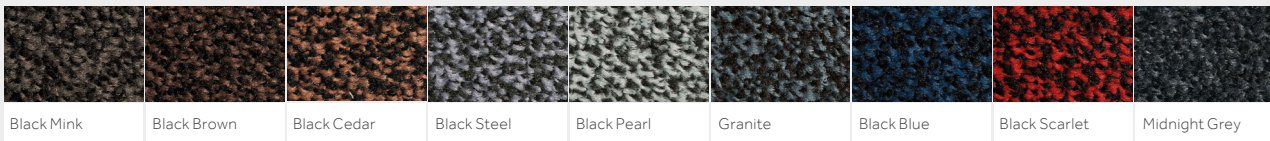

The professional, eco-friendly, washable, dirt catching mat

All the usual benefits of the standard Iron-Horse, now made with 75% recycled surface material and phthalate free rubber backing. The eco-friendly solution for dust control in high footfall areas and business entrances.

Why Choose Iron-Horse Eco?	Technical Details	Specification
» Our best selling professional entrance mat » High dirt and moisture absorption » Fully serviceable product » Slip-resistant rubber backing » Lightfast and colour fade resistant » Suitable for underfloor heating » 5 years Manufacturers Guarantee* » Made in Europe	Materials » 100% High-Twist Nylon Polyamide 6.6 made from at least 75% recycled content » 100% Phthalate-free Nitrile Rubber Applications » Entrances » Corridors » Receptions » Elevators Certifications » EN 13501-1 / CFL-s1 » EN 14041 Antistatic Absorption: » Dirt absorption: 800 g/m² » Moisture absorption: 3-4 l/m²	Height » Approx. 10 mm Weight » 2.4 kg/m² Standard Sizes » 60 x 85 cm » 85 x 120 cm » 85 x 150 cm » 85 x 300 cm » 115 x 175 cm » 150 x 240 cm Widths » 85 cm » 115 cm » 150 cm » 200 cm Lengths » Up to 700 cm

Full Technical Data