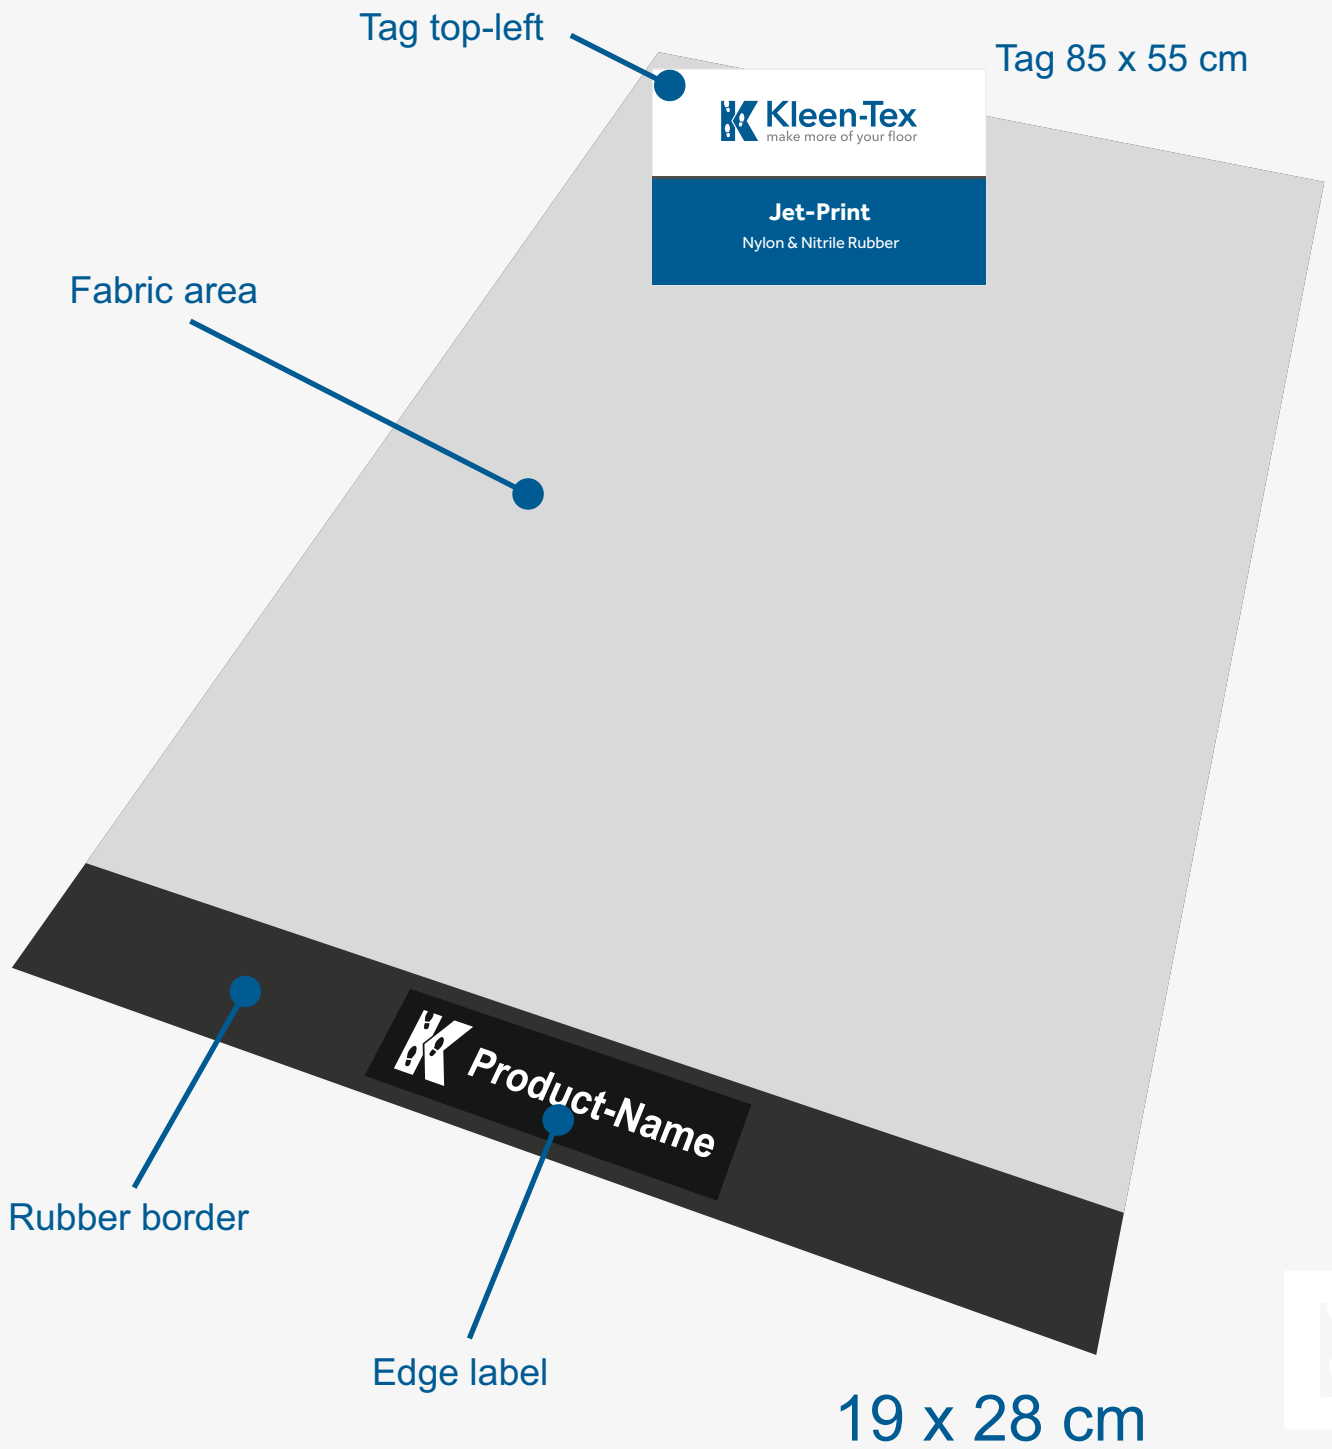

2 - Use whenever #1 isn't possible

3 - Swatch / Sample Labels 1.5 - 2 cm Borders

4 - Swatch / Sample Labels 1 cm Borders

5 - Swatch Colour Name Labels

SAMPLE SET

Jet-Print

Nylon & Nitrile Rubber

Jet-Print Horizon