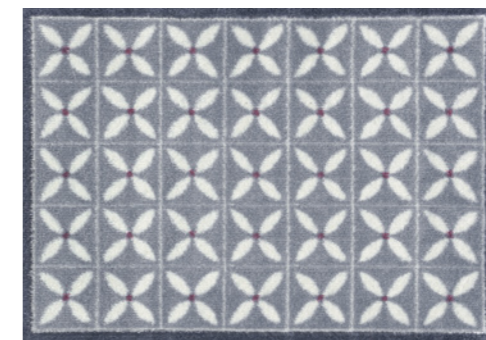

Flower Fields Grey

#	SIZE	CODE
1	40cm x 60cm	A060DV
2	60cm x 85cm	A085DV
3	75cm x 120cm	A120DV
4	60cm x 180cm	A180DV
5	75cm x 200cm	A200DV