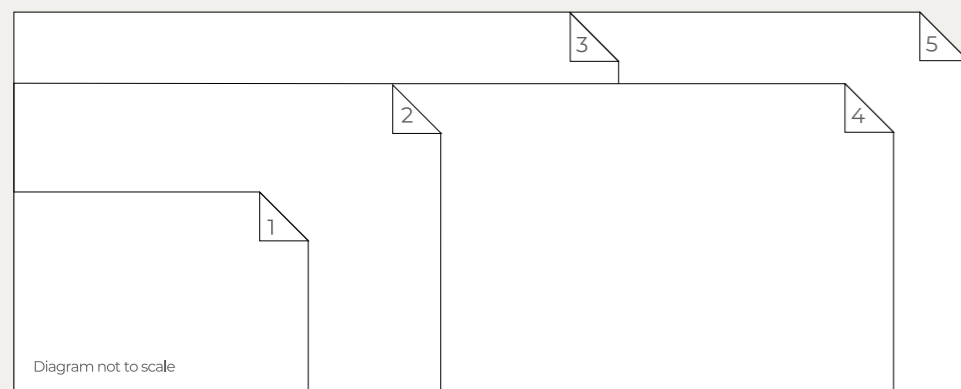

Design Size Guide

Design mats are only available with multi-grip backing and square corners.

#	SIZE NAME	DIMENSIONS
1.	Small Design Doormat	40cm x 60cm (16" x 24")
2.	Design Doormat	60cm x 85cm (24" x 33")
3.	Large Design Doormat	75cm x 120cm (30" x 47")
4.	Narrow Design Runner	60cm x 180cm (24" x 71")
5.	Large Design Runner	75cm x 200cm (30" x 79")

All sizes are approximate and a small level of shrinkage may occur.

Merchandising Options

We offer two versatile merchandising options to help you showcase Turtle Mats in the best possible way, tailored to fit the space you have available.

Choose between our stylish Wicker Basket or the sleek Apex Stand, both exclusively designed for displaying Turtle Mat products, ensuring they stand out and attract consumer attention in your store.

Wicker Basket

The Wicker Basket is a great option for smaller stores or stores who don't have much display space.

This is a compact method of presenting a variety of Turtle Mat products whilst keeping a visually pleasing merchandising display.

A Wicker Basket is free of charge with an order over £350 net or subject to agreement.