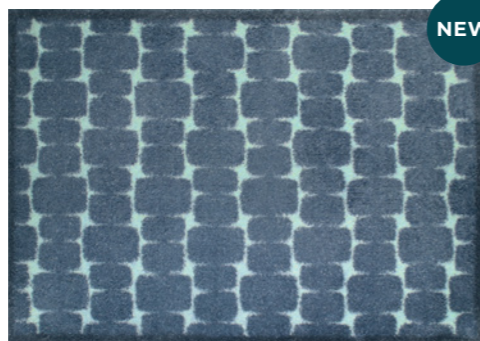

Little Lohko - Black

SIZE	CODE
60cm x 85cm	A085QCP