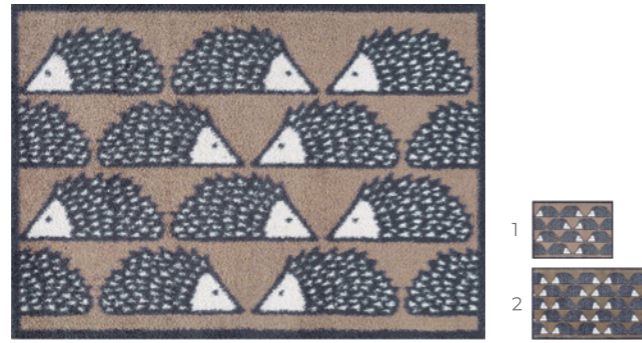

Spike

#	SIZE	CODE
1	60cm x 85cm	A085SO
2	75cm x 120cm	A120SO