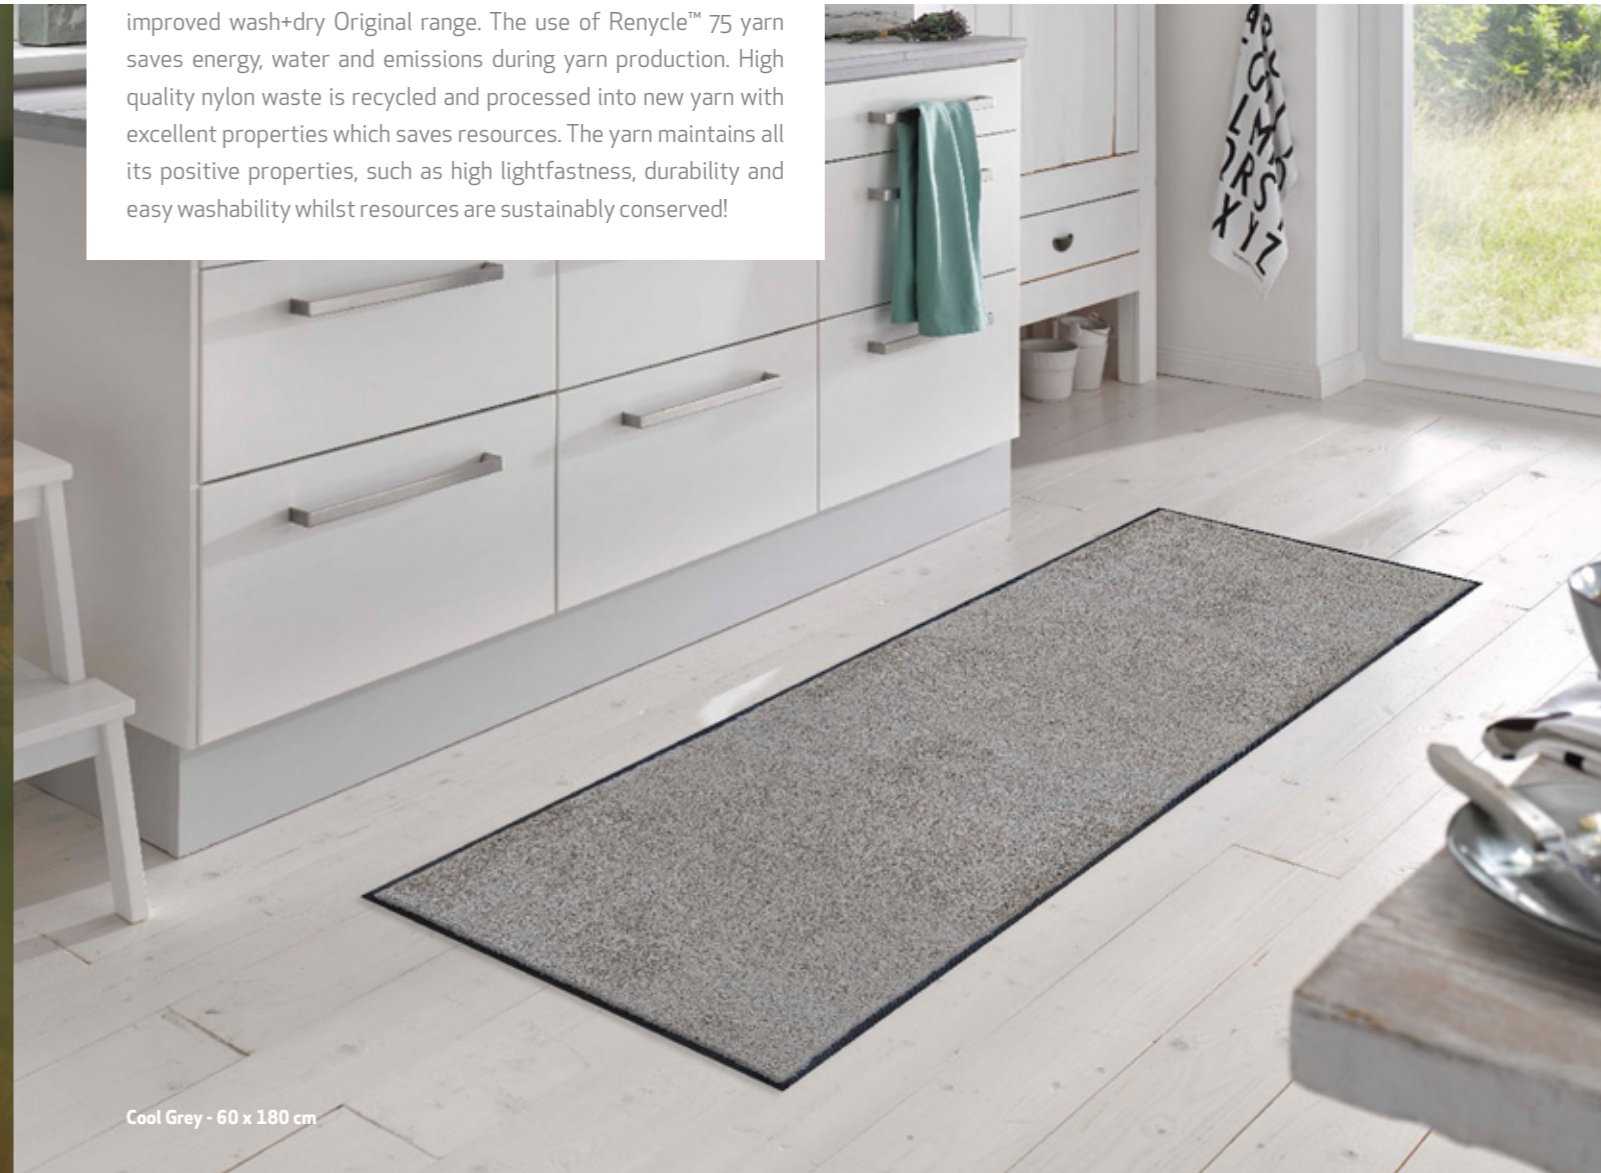

Cool Grey - 60 x 180 cm