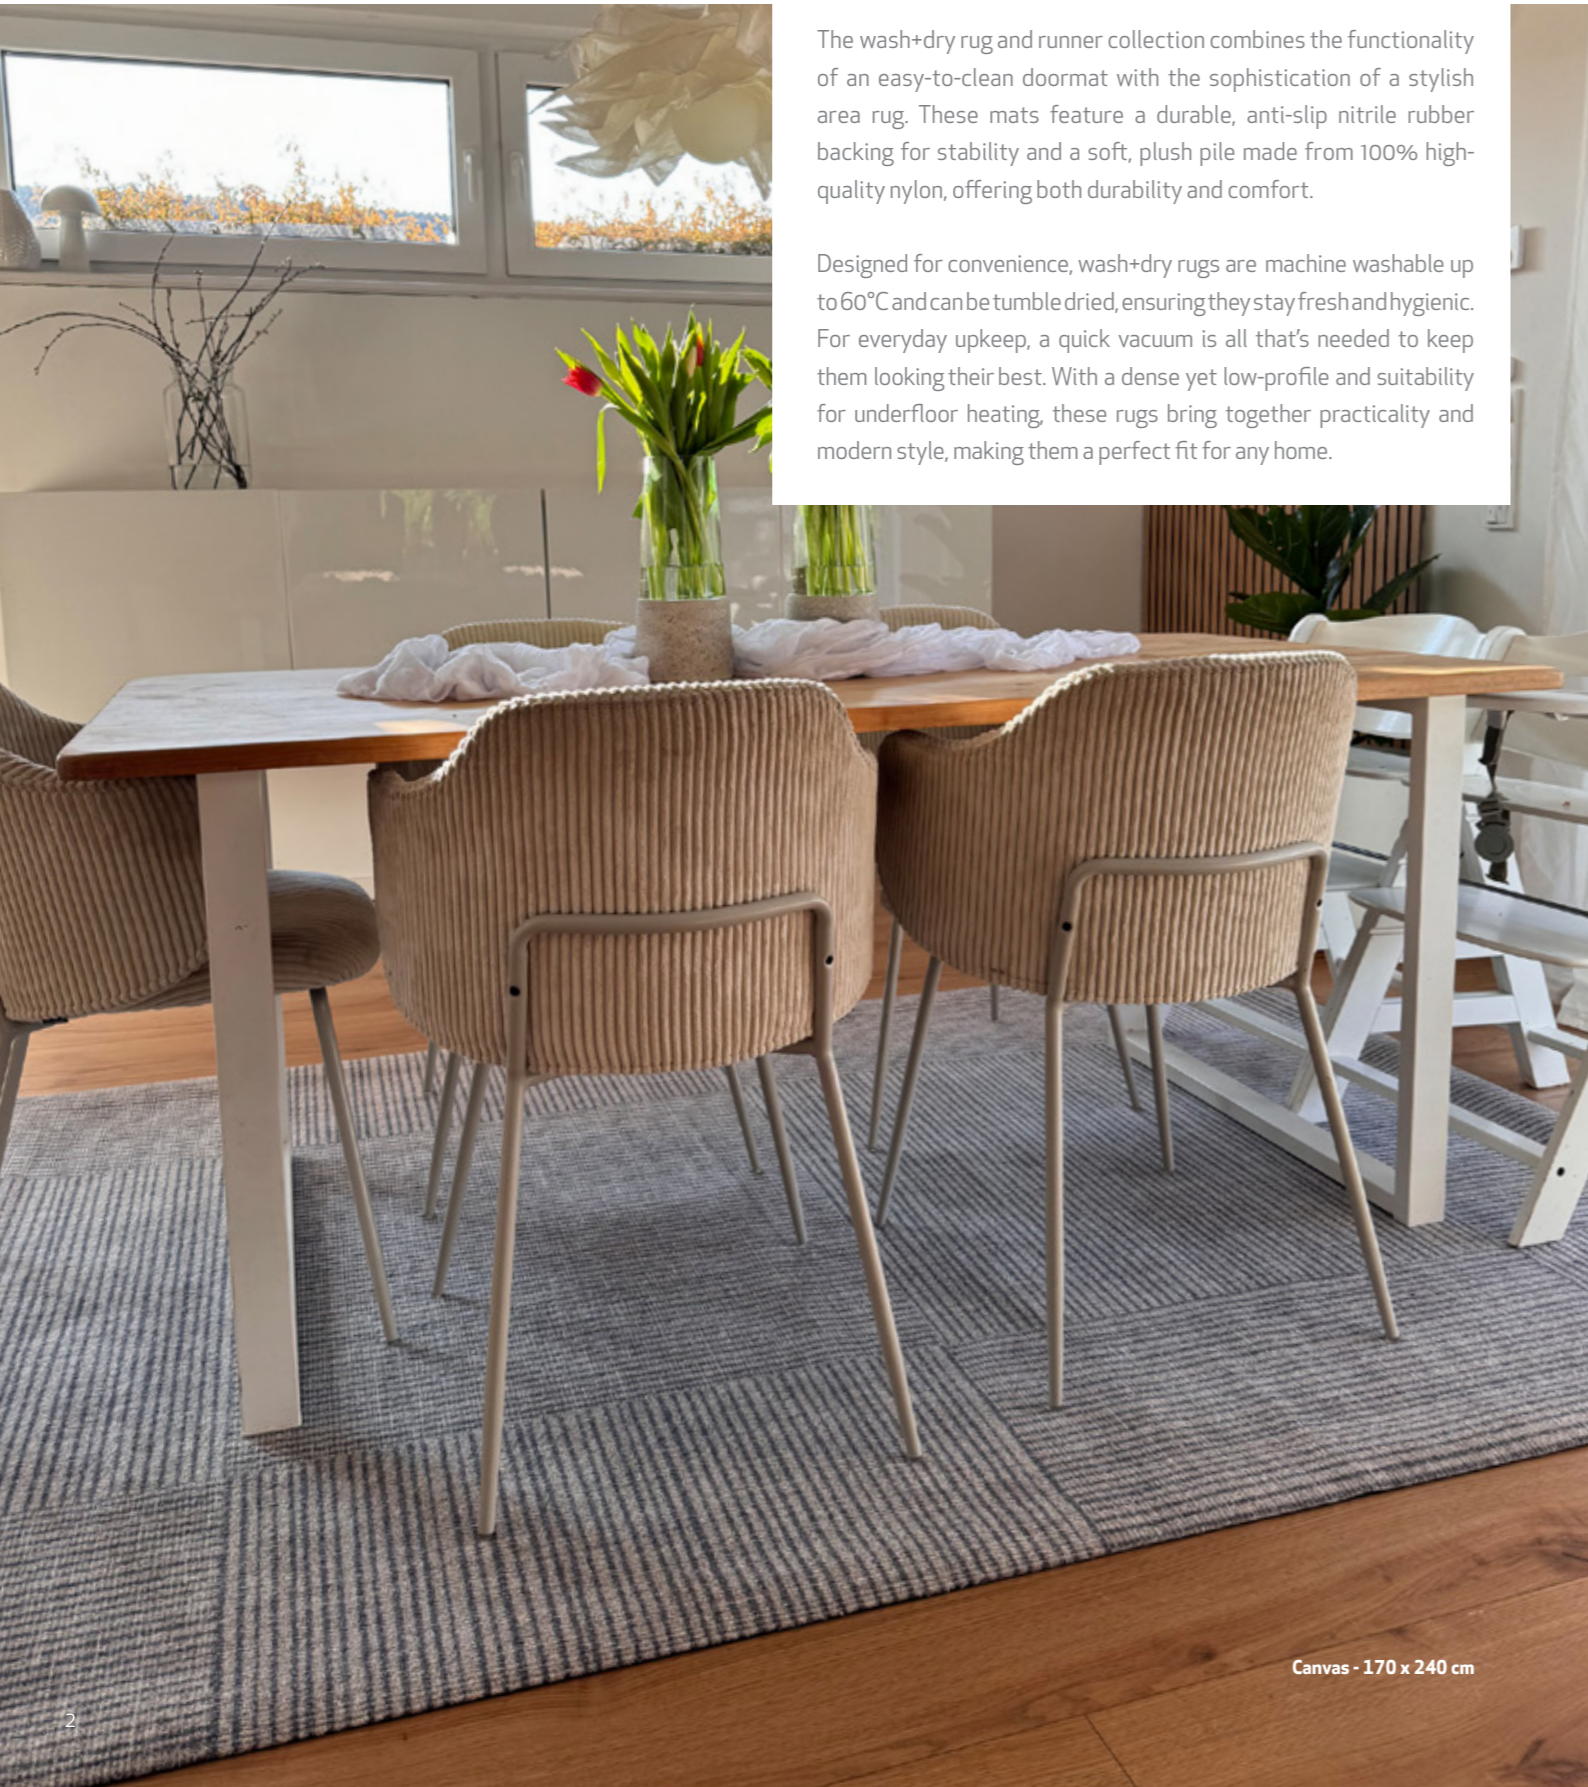

RUGS AND RUNNERS

Machine washable area rugs -
hygienic, functional design for your floors

The wash+dry rug and runner collection combines the functionality of an easy-to-clean doormat with the sophistication of a stylish area rug. These mats feature a durable, anti-slip nitrile rubber backing for stability and a soft, plush pile made from 100% high-quality nylon, offering both durability and comfort.

Designed for convenience, wash+dry rugs are machine washable up to 60°C and can be tumble dried, ensuring they stay fresh and hygienic. For everyday upkeep, a quick vacuum is all that's needed to keep them looking their best. With a dense yet low-profile and suitability for underfloor heating, these rugs bring together practicality and modern style, making them a perfect fit for any home.

Canvas - 170 x 240 cm