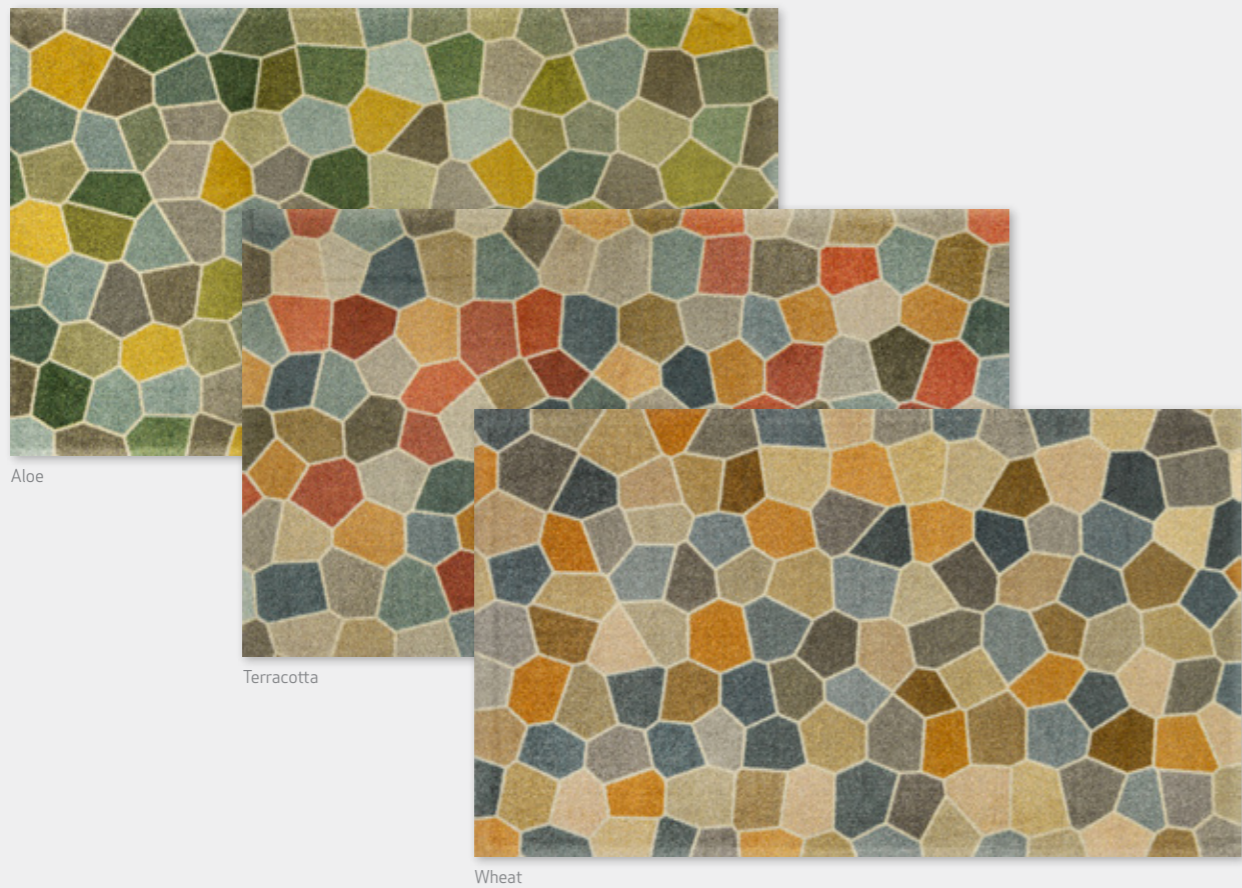

Canvas - 170 x 240 cm

Rustic - 110 x 175 cm

Rustic Atlantic - 110 x 175 cm

Rustic Atlantic - 110 x 175 cm

◀ Canvas

Available Sizes:
70 x 240 cm 70 x 300 cm
110 x 175 cm 170 x 240 cm

Our best-selling Canvas rug features a contemporary block pattern with alternating horizontal and vertical lines in classic neutral tones, offering a modern yet understated aesthetic.

Splendour

Available Sizes:
 70 x 240 cm 70 x 300 cm
 110 x 175 cm 170 x 240 cm

Splendour is a stylish washable mat featuring a vibrant multi-coloured tiled pattern. Available in three beautiful colourways, Aloe, Terracotta and Wheat, this beautiful mat will make a statement in any home wherever it is placed.