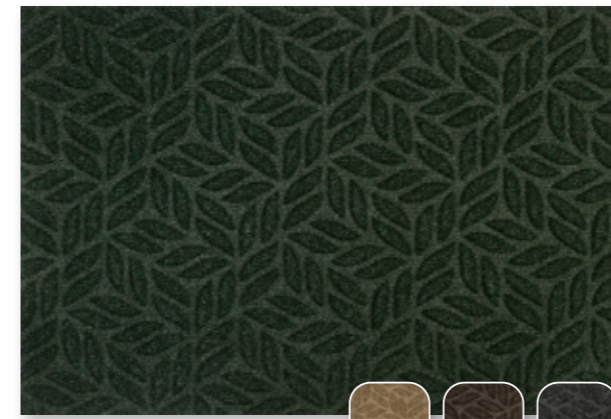

Leaves - Midnight Green - 60 x 90 cm