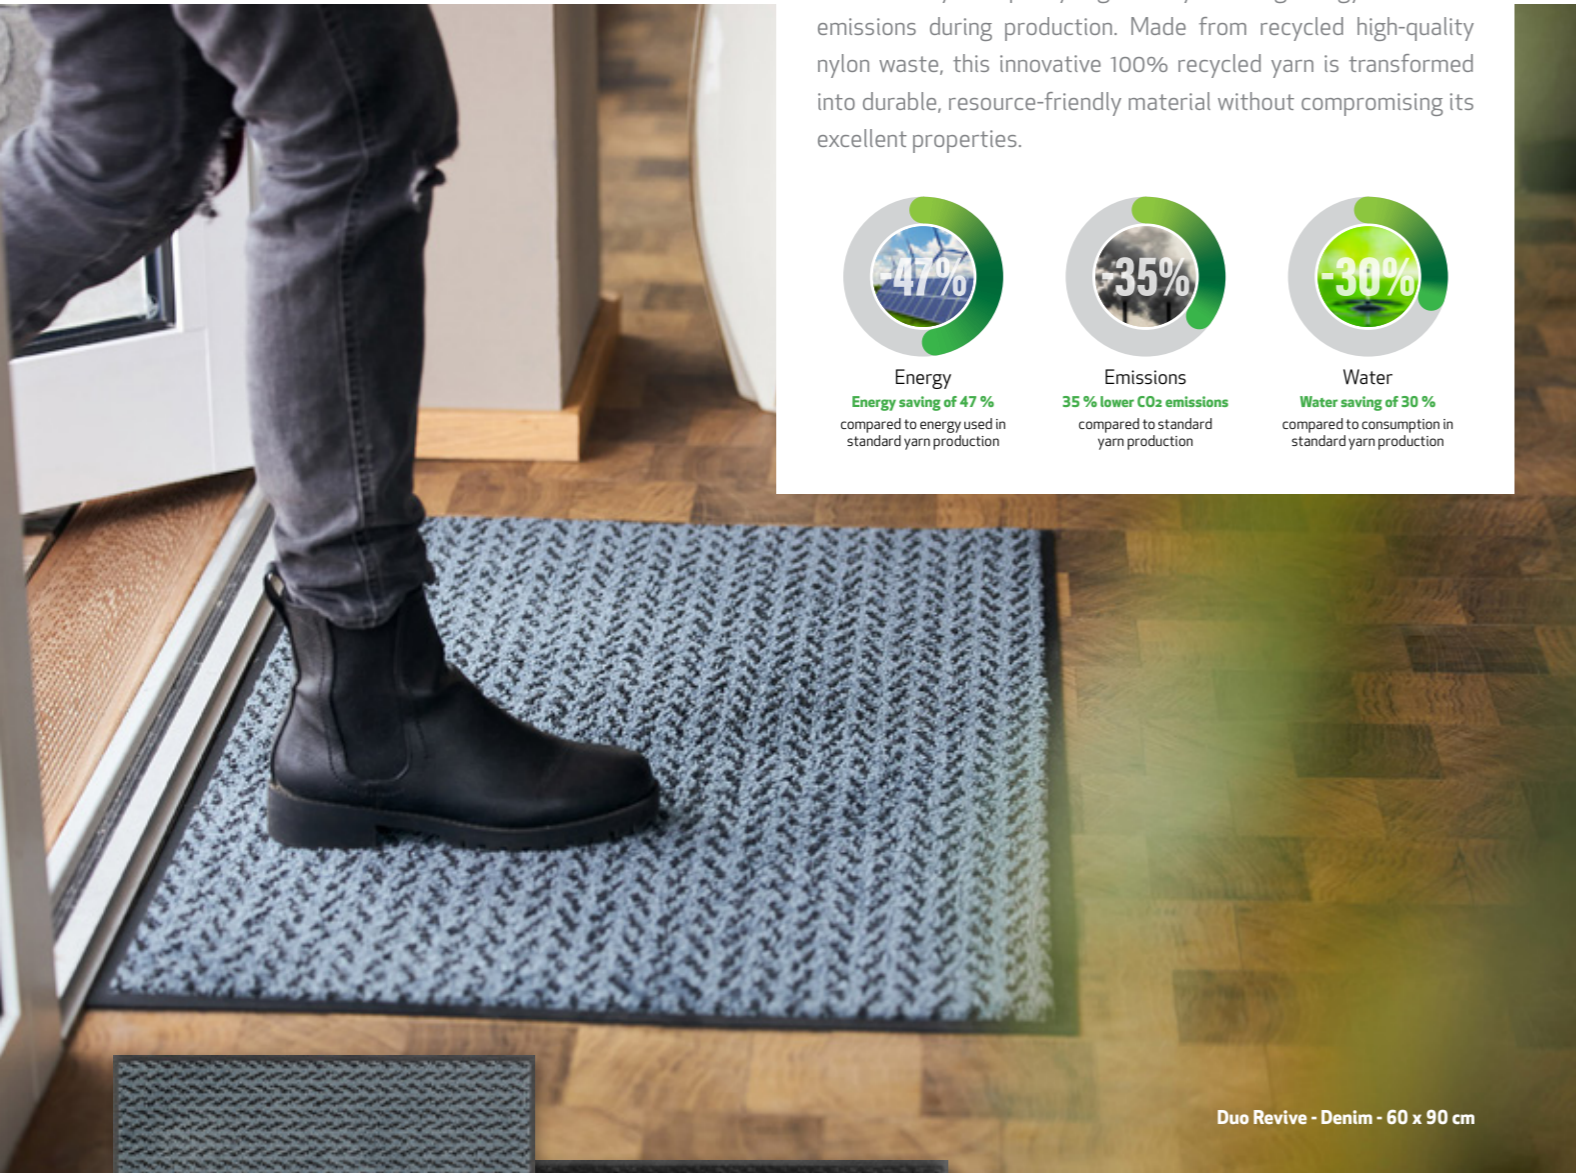

Eco REVIVE- The Eco-Friendly Doormat Choice

Available Sizes:
50 x 75 cm
60 x 90 cm
75 x 120 cm

Available Colours:
Charcoal
Denim
Latte

Produced using Renycle™ 50, wash+dry Eco REVIVE brings sustainability and quality together by reducing energy, water, and emissions during production. Made from recycled high-quality nylon waste, this innovative 100% recycled yarn is transformed into durable, resource-friendly material without compromising its excellent properties.

Energy
Energy saving of 47 %
compared to energy used in
standard yarn production

Emissions
35 % lower CO₂ emissions
compared to standard
yarn production

Water
Water saving of 30 %
compared to consumption in
standard yarn production

Duo Revive - Denim - 60 x 90 cm