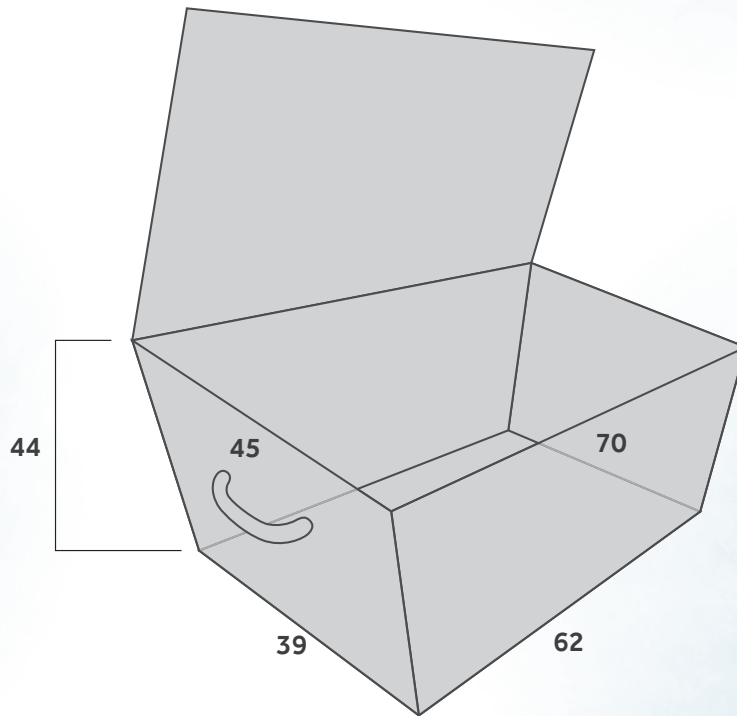

Turtle[®] Mat

— EST. 1994 —

Display Basket

A compact method of presenting a variety of Turtle Mat products whilst keeping a visually pleasing merchandising display.

Turtle Mat[®]

EST. 1994

DIMENSIONS

Outer Dimensions: W45 x L75 x H44 cm

Internal Dimensions

Pricing

- A display basket is free of charge with an order over £350 net or subject to agreement
- On-going mat orders under £350 net will incur a carriage charge of £20 and orders over £350 net will be free of charge
- Please refer to the Turtle Mat price list for RRP information