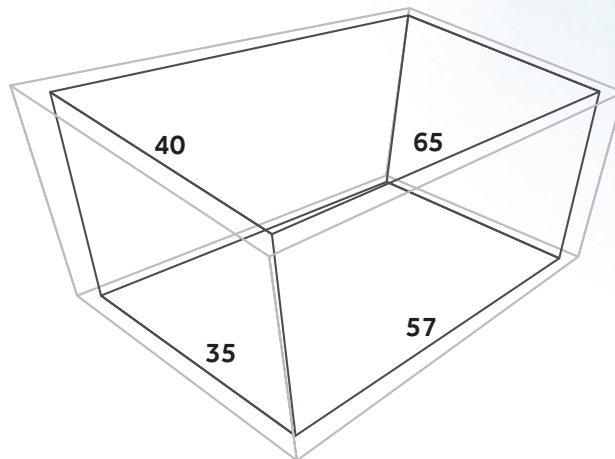

Turtle[®] Mat

— EST. 1994 —

Display Basket

A compact method of presenting a variety of Turtle Mat products whilst keeping a visually pleasing merchandising display.

Turtle Mat[®]

EST. 1994

DIMENSIONS

Outer Dimensions: W45 x L75 x H44 cm

Internal Dimensions

Pricing

- A display basket is free of charge with an order over £350 net or subject to agreement
- On-going mat orders under £350 net will incur a carriage charge of £20 and orders over £350 net will be free of charge
- Please refer to the Turtle Mat price list for RRP information